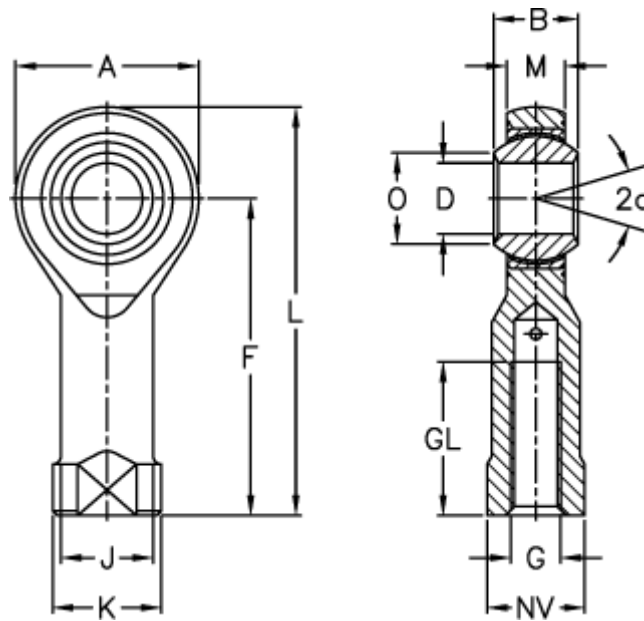

Data Sheet

Article number: 03013012125C

Description: Fluro Rod End 12
Housing stainless steel

Measures

| | | | | |
|---------------------|------------|---------------------|--------|------------------|
| A | = 32 | J | = 17.5 | Weight (g) = 115 |
| a (degrees) | = 13 | K | = 22 | |
| B | = 16 | L | = 66 | |
| D | = 12 | M | = 12 | |
| Dynamic load C (kN) | = 32 | NV | = 19 | |
| F | = 50 | O | = 15.4 | |
| G | = M12x1,25 | Permissible rpm | = 300 | |
| GL | = 22 | Static load C0 (kN) | = 34.5 | |